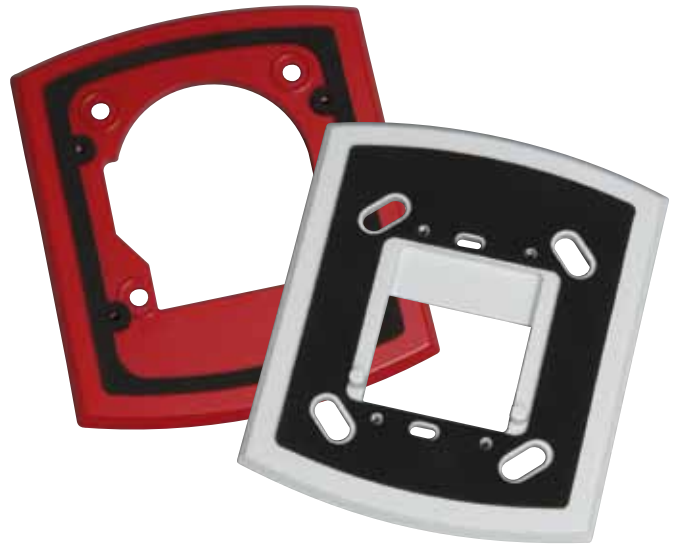

SpectrAlert® Advance Weatherproof Plates

SpectrAlert Advance weatherproof plates enable flush mounting on a variety of wall surfaces.

Features

- Weatherproof per NEMA 3R
- For use with indoor and outdoor applications
- Flush mount outdoor and outdoor replacement models to brick, ceramic tile, concrete, and masonry brick
- For use with all K series (outdoor) products replacement -R models
- Universal mounting plate easily attaches to the weatherproof plate

The WTP series weatherproof plates enable installers to flush mount outdoor horns, strobes, horn strobes, speakers, and speaker strobes to a variety of wall surfaces, including brick, ceramic tile, concrete, and masonry brick.

These NEMA 3R-rated plates come in red and white to suit aesthetic and functional requirements. They may be used indoors or outdoors with outdoor devices, as required by conditions, and easily attach to the SpectrAlert Advance universal mounting plate.

Agency Listings

Specifications

Architectural/Engineering Specifications

The SpectrAlert Advance weatherproof plate for horns, strobes, and horn strobes shall mount to 4x4x1¹/₄-inch and 2x4x1¹/₂-inch back boxes. The weatherproof plate for speakers and speaker strobes shall mount to 4x4x2¹/₈-inch back boxes. The weatherproof plate may be installed on brick, concrete, ceramic tile, and masonry brick and must be used with System Sensor "K" series outdoor replacement models (-R). Outdoor SpectrAlert Advance products shall operate between -40°F and 151°F.