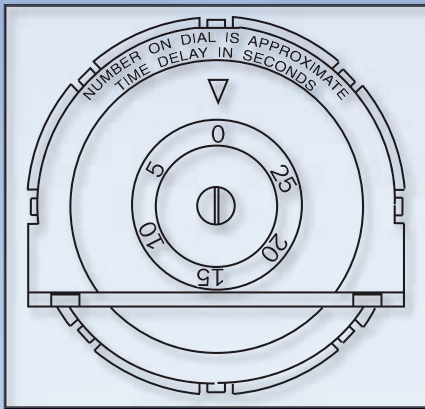

*Are you installing flow switches
that meet the new CE requirements?*

System Sensor Now Offers CPD Approved Flow Switches!

New Timer Dial with Required
30 Second Max. Time Delay

 **SYSTEM
SENSOR**[®]
advanced ideas. advanced solutions.[™]